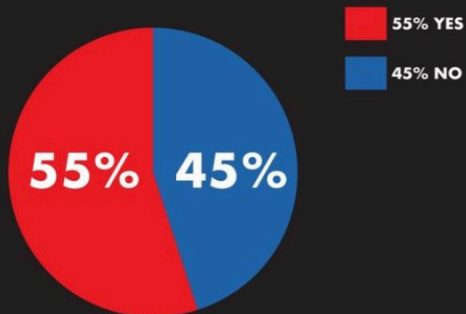

**HAVE YOU BEEN A VICTIM
OF ANTISEMITISM ON CAMPUS?**